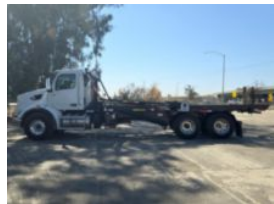

2025 Peterbilt 567 6x4 Spartan SRO60SC Roll-Off Truck
Call for price

Stock SD720202 VIN 1NPCLP0X7SD720202

Truck Specifications		Unit Specifications	
Year	2025	Attachment Year	2024
Make	Peterbilt	Attachment Make	Spartan
Model	567	Attachment Model	SRO60SC
Cab Type	REGULAR CAB		
CA or CT	192		
Chassis Class	CLASS 8 CHASSIS		
Engine Make	PACCAR		
Engine Model	MX-13 D		
Engine HP	510		
Transmission	Automatic		
Transmission Speed	6		
FA Capacity	20000		
RA Capacity	46000		
Wheelbase	260		
Brakes	AIR		
Rear Suspension	HMXEX460		
Engine Size	13		
Engine Fuel Type	Diesel		
Axle Config	6x4		
GVWR	33001+		
Frame	10750350375I		
PTO Options	YES		