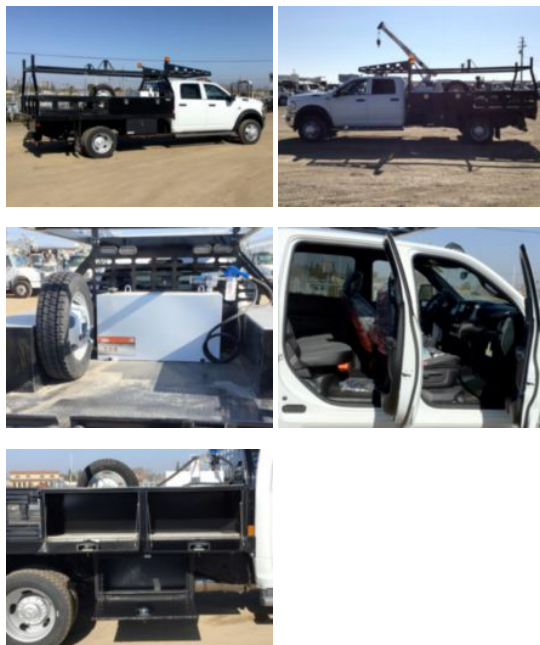

2024 RAM 5500 4x4 Contractor Truck

\$ 97,407

Stock RG152264 VIN 3C7WRNFLXRG152264

Truck Specifications		Unit Specifications	
CARB Registered	Yes	Attachment Year	2021
Year	2024	Bed/Body Make	CM TRUCK BEDS
Make	RAM	Bed/Body Model	CB CONTRACTOR B
Model	5500		
Cab Type	CREW CAB		
CA or CT	84		
Chassis Class	CLASS 5 CHASSIS		
Engine Make	CUMMINS		
Engine Model	6.7L D		
Engine HP	370		
Transmission	Automatic		
Transmission Speed	6		
FA Capacity	7,250		
RA Capacity	13,500		
Wheelbase	197		
Brakes	HYDRAULIC		
Rear Suspension	SPRING		
Engine Size	6.7		
Engine Fuel Type	Diesel		
Axle Config	4x4		
GVWR (lb)	19,500		
Frame	SINGLE		
PTO Options	PROVISION		