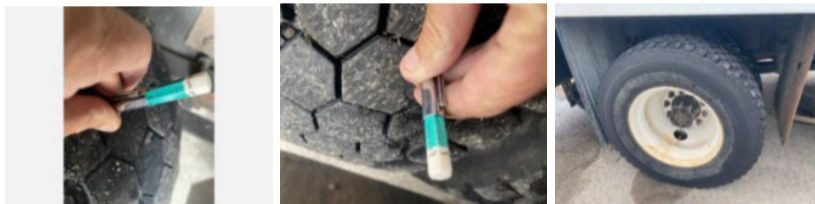

**2015 Ford F750 4x2 Stellar STELLAR 5521 CRANE (TMAX-**
**Call for price**

Stock FV667884 VIN 3FRWX7FB7FV667884

Hi-Rail Specifications		Unit Specifications	
<b>Year</b>	2015	<b>Attachment Year</b>	2014
<b>Make</b>	FORD	<b>Attachment Make</b>	Stellar
<b>Model</b>	F750	<b>Attachment Model</b>	STELLAR 5521 CRANE (TMAX-V2)
<b>Cab Type</b>	EXTENDED CAB		
<b>Chassis Class</b>	Truck		
<b>Engine Make</b>	Cummins		
<b>Engine Model</b>	ISB 6.7L		
<b>Engine HP</b>	220		
<b>Transmission Make</b>	Allison		
<b>Transmission</b>	Auto		
<b>Transmission Speed</b>	6		
<b>FA Capacity</b>	12000		
<b>RA Capacity</b>	21000		
<b>Rear Axle Ratio</b>	6.14		
<b>Wheelbase</b>	196		
<b>Current Meter Reading</b>	101445		
<b>Brakes</b>	AIR		
<b>Fuel Tank Capacity</b>	80		
<b>Rear Suspension</b>	Spring		
<b>Engine Size</b>	6.7		
<b>Engine Fuel Type</b>	Diesel		
<b>Axle Config</b>	4x2		
<b>GVWR</b>	25999		
<b>Frame</b>	Steel		
<b>PTO Options</b>	YES		