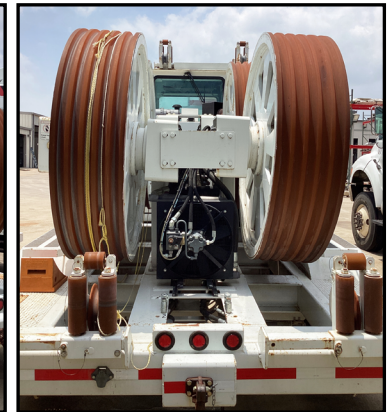

WHOLESALE DISCLAIMER:

These sale units are being sold "AS IS - WHERE IS" and "WITH ALL FAULTS". CTOS HEREBY EXPRESSLY DISCLAIMS ALL WARRANTIES, EITHER EXPRESS OR IMPLIED, INCLUDING ANY WARRANTY OF THE MERCHANTABILITY OR FITNESS FOR A PARTICULAR PURPOSE, and neither assumes nor authorizes any other person to assume for it any liability in connection with the sale of this unit.

These units have been in CTOS's rental fleet, but may not be "rent-ready" and have not gone through CTOS' typical rent-ready inspection process, which may include a DOT inspection, routine maintenance and service, etc..

Purchaser may request an inspection and service for these units, but such inspection and service will be additional cost and will be quoted on a time and materials basis. Potential purchasers are advised to inspect the units in person as CTOS will only share photos and service reports as available and per request.

Ask About Our Preferred Transportation Vendors

888-684-8146

www.customtruck.com

ASK ABOUT THE CUSTOMIZED AND FLEXIBLE LEASING & FINANCING SOLUTIONS AVAILABLE FROM CUSTOM TRUCK CAPITAL

DISCLAIMER: Specifications are believed to be correct, but may contain errors and/or omissions. Pictures are representative and may not be identical.

Click / Scan For Info

WHOLESALE PRICE: $45,525

STOCK#: D1T28009

EX WORKS: Fort Worth, TX

QUOTE NUMBER: KR2.20-F_23

EXPIRATION DATE: 06/30/2025