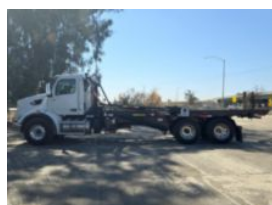

**2025 Peterbilt 567 6x4 Spartan SRO60SC Roll-Off Truck**

**\$ 279,538**

Stock SD720204 VIN 1NPCLP0X0SD720204

Truck Specifications		Unit Specifications	
<b>CARB Registered</b>	Yes	<b>Attachment Year</b>	2024
<b>Year</b>	2025	<b>Attachment Make</b>	Spartan
<b>Make</b>	Peterbilt	<b>Attachment Model</b>	SRO60SC
<b>Model</b>	567		
<b>Cab Type</b>	REGULAR CAB		
<b>CA or CT</b>	192		
<b>Chassis Class</b>	CLASS 8 CHASSIS		
<b>Engine Make</b>	PACCAR		
<b>Engine Model</b>	MX-13 D		
<b>Engine HP</b>	510		
<b>Transmission</b>	Automatic		
<b>Transmission Speed</b>	6		
<b>FA Capacity</b>	20000		
<b>RA Capacity</b>	46000		
<b>Wheelbase</b>	260		
<b>Brakes</b>	AIR		
<b>Rear Suspension</b>	HMXEX460		
<b>Engine Size</b>	13		
<b>Engine Fuel Type</b>	Diesel		
<b>Axle Config</b>	6x4		
<b>GVWR</b>	33001+		
<b>Frame</b>	10750350375I		
<b>PTO Options</b>	YES		