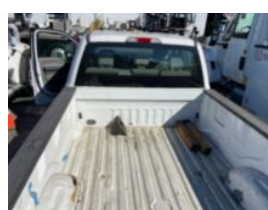

**2019 Ford F250 Crew Cab 4x4 Pickup Truck**
**Call for price**

Stock KEF17603 VIN 1FT7W2B65KEF17603

**Truck Specifications**
**Unit Specifications**

<b>CARB Registered</b>	Yes
<b>Year</b>	2019
<b>Make</b>	FORD
<b>Model</b>	F250
<b>Color</b>	WHITE
<b>Cab Type</b>	CREW CAB
<b>Chassis Class</b>	Truck
<b>Engine Make</b>	Ford
<b>Engine Model</b>	6.2L
<b>Transmission</b>	Auto
<b>Transmission Speed</b>	6
<b>FA Capacity</b>	5990
<b>RA Capacity</b>	6340
<b>Rear Axle Ratio</b>	3.73
<b>Wheelbase</b>	175
<b>Current Meter Reading</b>	170992
<b>Brakes</b>	HYDRAULIC
<b>Fuel Tank Capacity</b>	32
<b>Rear Suspension</b>	Spring
<b>Engine Size</b>	6.2
<b>Engine Fuel Type</b>	Gasoline
<b>Axle Config</b>	4x4
<b>GVWR</b>	10000
<b>Frame</b>	Steel
<b>PTO Options</b>	NO
<b>Transmission</b>	Ford