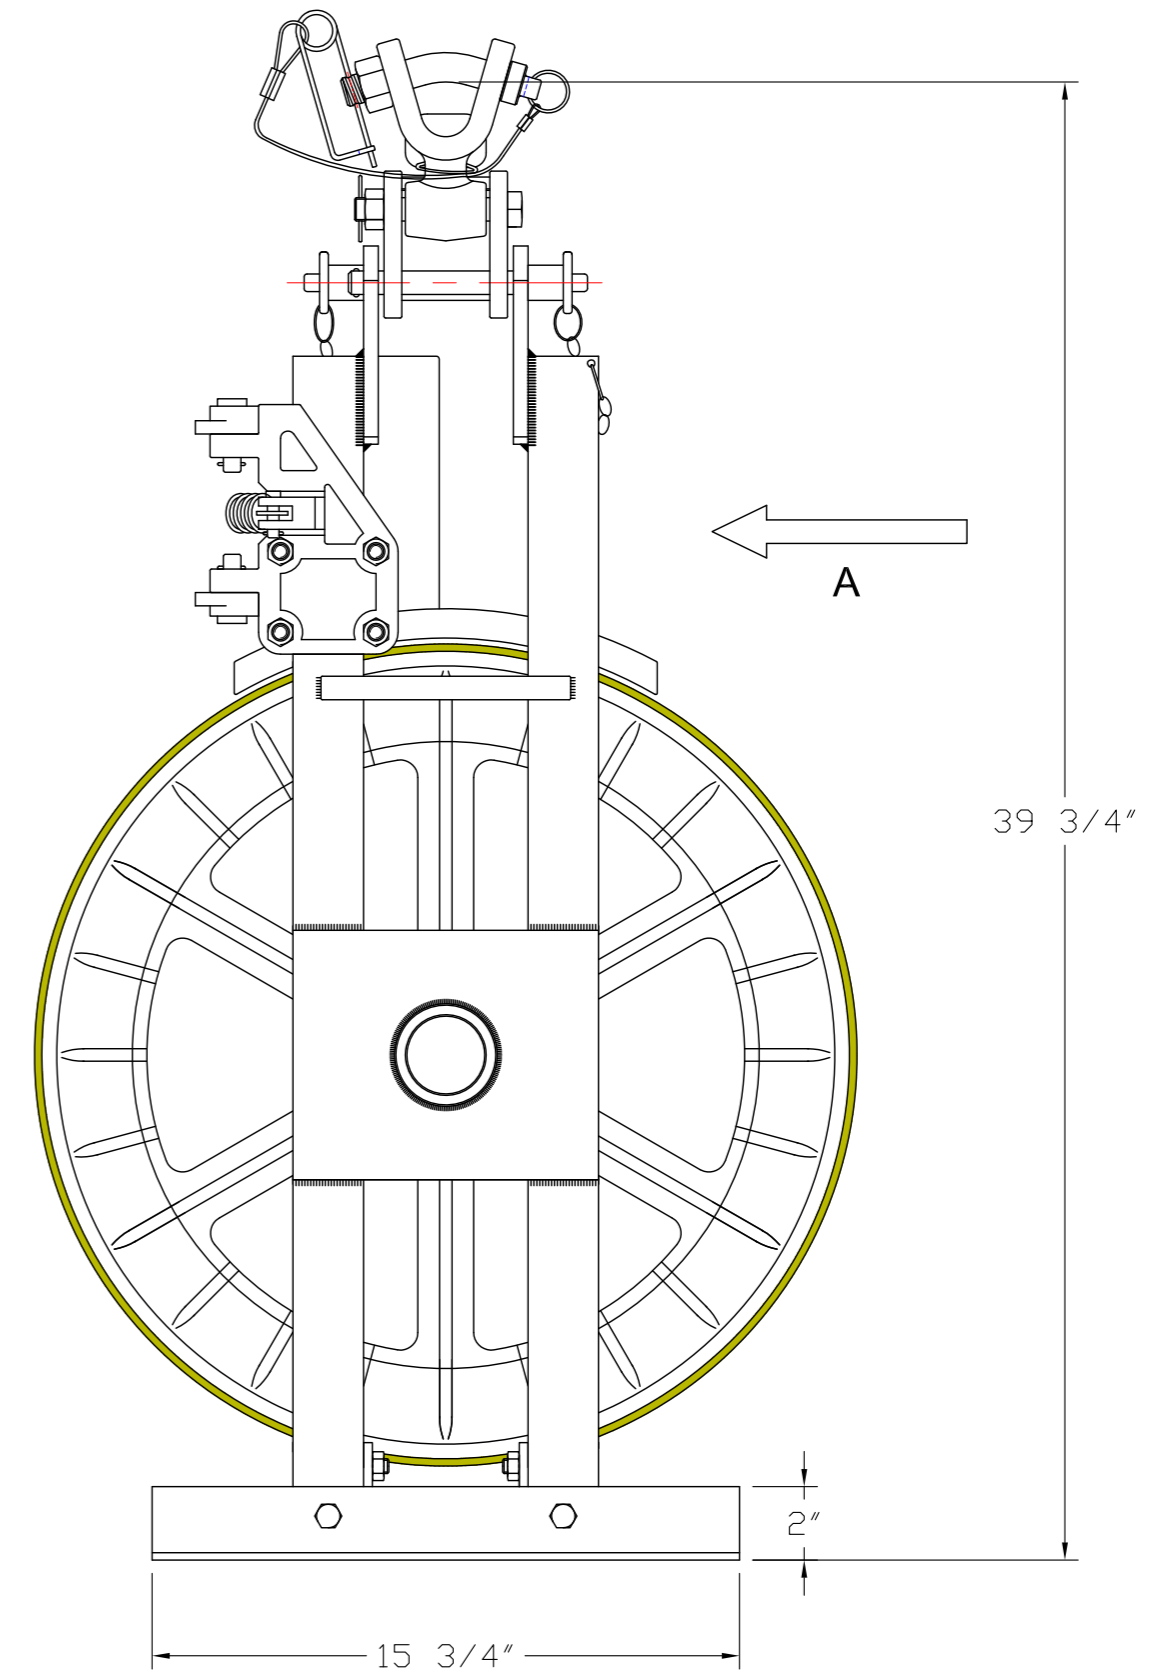

VIEW "A"

CUSTOM TRUCK (i) SOURCE
 CUSTOMTRUCK.COM | 844-817-8280
 MODEL#: BTTV-52-UL-18-12
 S.W.L.: 12,000LB
 MFG DATE:
 (MM YY)

NAMEPLATE
 (SCALE 2:1)

SAFE WORKING LOAD: 12,000LB

THE INFORMATION AND DATA CONTAINED HEREIN ARE THE EXCLUSIVE PROPERTY OF CUSTOM TRUCK ONE SOURCE AND NO REPRODUCTION IS PERMITTED.	UNLESS OTHERWISE SPECIFIED:	Dimensions given in INCHES	EST WT: 240lb
		CUSTOM TRUCK (i) SOURCE	
		22" TRIPLE BLOCK W/ HEADER BAR	
		A356-T6 Steel	BTTV-52-UL-18-12
			REV. 3
RELEASED FOR PO	4/4/22	A.T.	SCALE: SHEET OF