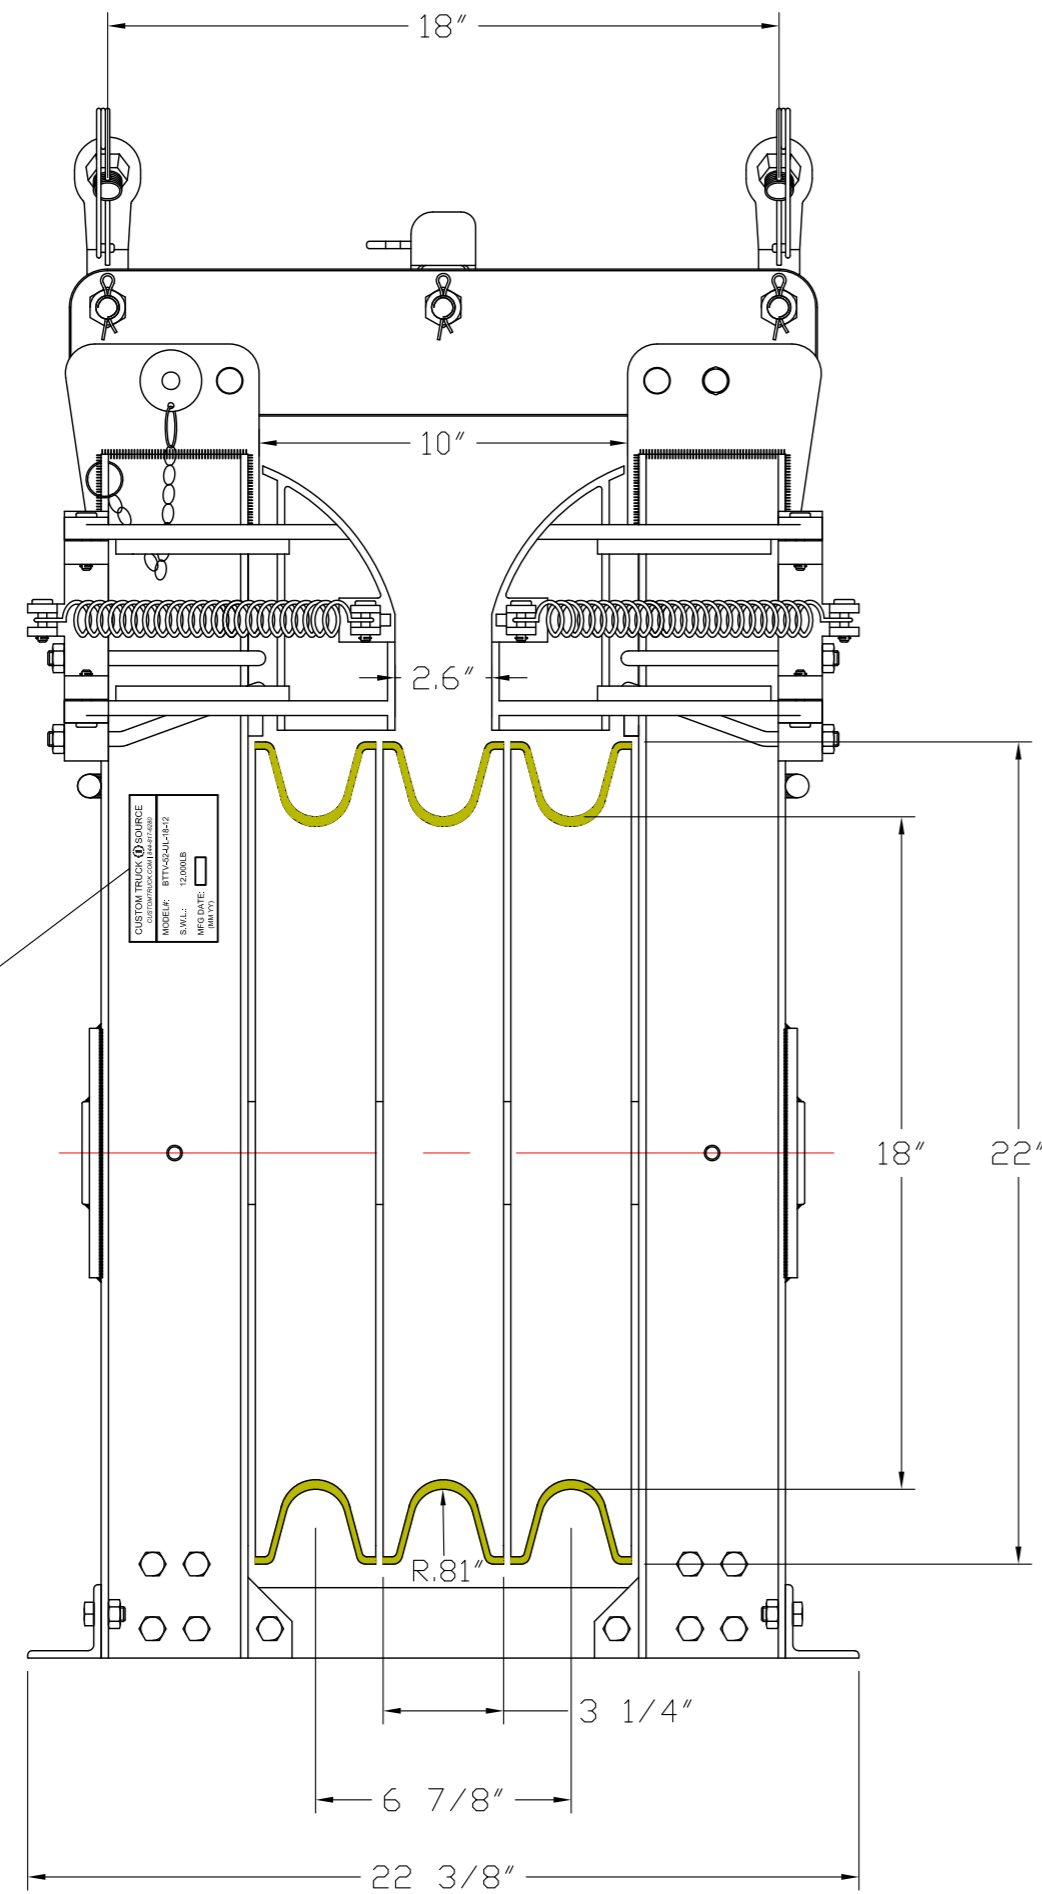

VIEW "A"

CUSTOM TRUCK (i) SOURCE
 CUSTOMTRUCK.COM | 844-817-8280
 MODEL#: BTTV-52-UL-18-12
 S.W.L.: 12,000LB
 MFG DATE:
 (MM YY)

NAMEPLATE
 (SCALE 2:1)

SAFE WORKING LOAD: 12,000LB

THE INFORMATION AND DATA CONTAINED HEREIN ARE THE EXCLUSIVE PROPERTY OF CUSTOM TRUCK ONE SOURCE AND NO REPRODUCTION IS PERMITTED.	UNLESS OTHERWISE SPECIFIED:	Dimensions given in INCHES	EST WT: 240lb
		CUSTOM TRUCK (i) SOURCE	
		22" TRIPLE BLOCK W/ HEADER BAR	
		A356-T6 Steel	BTTV-52-UL-18-12
			REV. 3
RELEASED FOR PO	4/4/22	A.T.	SCALE: SHEET OF