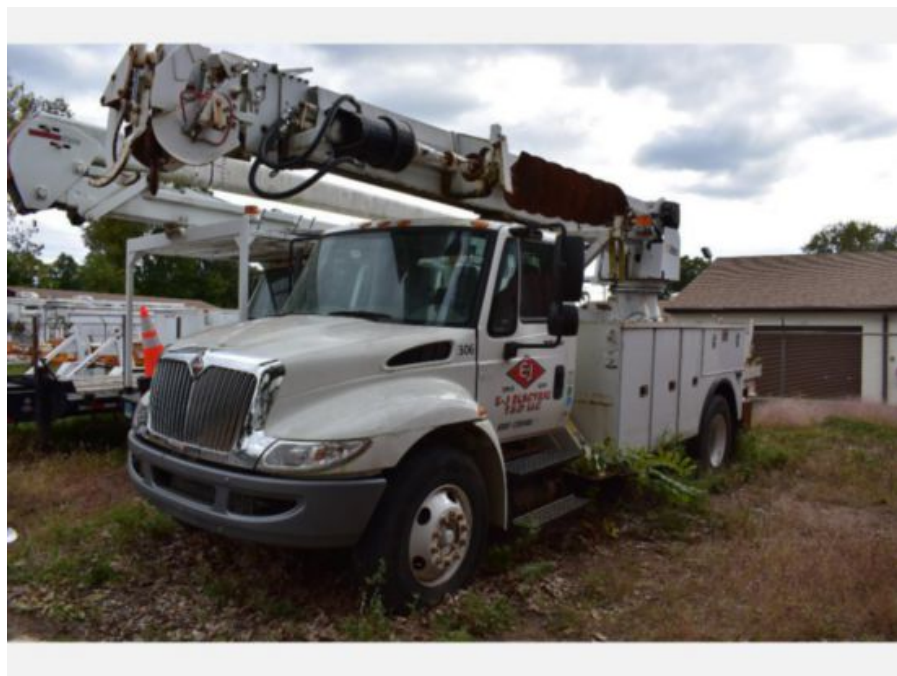

**2011 Altec Digger Derrick (model not listed) 2100**

**Call for price**

Stock BH374226 VIN 1HTMMAAN1BH374226

Truck Specifications		Unit Specifications	
<b>Year</b>	2011	<b>Attachment Make</b>	Altec
<b>Make</b>	INTERNATIONAL	<b>Attachment Model</b>	DM47BTR
<b>Model</b>	4300		
<b>Chassis Class</b>	Truck		
<b>Engine Make</b>	International		
<b>Engine Model</b>	dt466 7.6l		
<b>Engine HP</b>	245		
<b>Transmission Make</b>	Eaton		
<b>Transmission</b>	Manual		
<b>Transmission Speed</b>	6		
<b>FA Capacity</b>	13000		
<b>RA Capacity</b>	20000		
<b>Rear Axle Ratio</b>	4.11		
<b>Wheelbase</b>	192		
<b>Current Meter Reading</b>	85548		
<b>Fuel Tank Capacity</b>	50		
<b>Rear Suspension</b>	Spring		
<b>Engine Fuel Type</b>	Diesel		
<b>GVWR</b>	33000		
<b>Frame</b>	Steel		