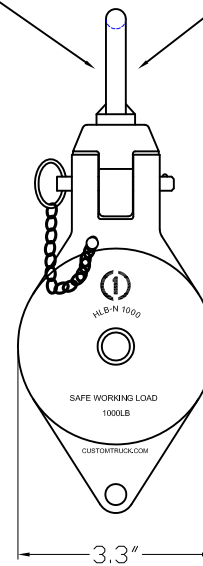

MEAT HOOK FOR
HLB-N-1000MH

SAFETY HOOK FOR
HLB-N-1000SH

SAFE WORKING LOAD: 1000LB

THE INFORMATION AND DATA CONTAINED HEREIN ARE THE EXCLUSIVE PROPERTY OF CUSTOM TRUCK ONE SOURCE AND NO REPRODUCTION IS PERMITTED.	UNLESS OTHERWISE SPECIFIED:		Dimensions given in Inches	WEIGHT: 1.8Lbs
	CUSTOM TRUCK (i) SOURCE			
1000LB NYLON HANDLINE BLOCKS				
NYLON PA66-GF30				REV. 1
SCALE:			SHEET	OF