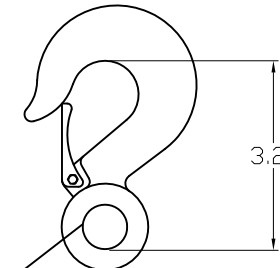

MEAT HOOK FOR
HLB-N-1000MH

SAFETY HOOK FOR
HLB-N-1000SH

SAFE WORKING LOAD: 1000LB

THE INFORMATION AND DATA CONTAINED HEREIN ARE THE EXCLUSIVE PROPERTY OF CUSTOM TRUCK ONE SOURCE AND NO REPRODUCTION IS PERMITTED.	UNLESS OTHERWISE SPECIFIED:		Dimensions given in Inches	WEIGHT: 1.8Lbs
	CUSTOM TRUCK (i) SOURCE			
1000LB NYLON HANDLINE BLOCKS				
NYLON PA66-GF30				REV. 1
SCALE:			SHEET	OF