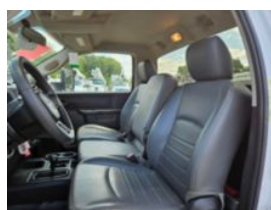

**2016 Terex LT40 2016 Dodge 5500 Regular Cab Bucket**
**\$ 47,500**

Stock GG157314 VIN 3C7WRNBJ0GG157314

Truck Specifications		Unit Specifications	
<b>Year</b>	2016	<b>Attachment Year</b>	2016
<b>Make</b>	RAM	<b>Attachment Make</b>	Terex
<b>Model</b>	5500	<b>Attachment Model</b>	LT40
<b>Color</b>	WHITE	<b>Bed/Body Make</b>	Terex
<b>Cab Type</b>	REGULAR CAB	<b>Maximum Work</b>	45.6
<b>Chassis Class</b>	Truck		
<b>Engine Make</b>	Dodge		
<b>Engine Model</b>	V8 6.4 HEMI		
<b>Engine HP</b>	367		
<b>Transmission</b>	Auto		
<b>Transmission Speed</b>	6		
<b>FA Capacity</b>	6500		
<b>RA Capacity</b>	13500		
<b>Rear Axle Ratio</b>	4.88		
<b>Wheelbase</b>	167		
<b>Current Meter Reading</b>	80220		
<b>Brakes</b>	HYDRAULIC		
<b>Fuel Tank Capacity</b>	52		
<b>Rear Suspension</b>	Spring		
<b>Engine Size</b>	6.4		
<b>Engine Fuel Type</b>	Gasoline		
<b>Axle Config</b>	4x4		
<b>GVWR</b>	19500		
<b>Driver Seat</b>	HIGH BACK		
<b>Frame</b>	Steel		
<b>Front Tire</b>	225/70R19.5		
<b>Rear Tire</b>	225/70R19.5		
<b>PTO Options</b>	YES		
<b>Radio</b>	AM/FM		
<b>Passenger Seat</b>	HIGH BACK		
<b>Transmission</b>	Aisin		