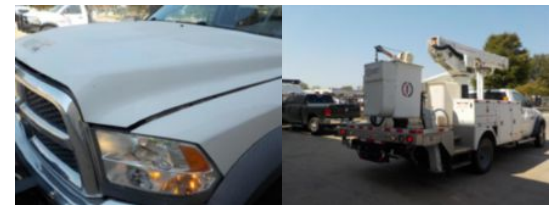

2014 Versalift VST-47MHI 2014 Dodge 5500 Regular Cab
\$ 45,000

Stock EG261605 VIN 3C7WRMBL4EG261605

Truck Specifications		Unit Specifications	
Year	2014	Attachment Year	2014
Make	RAM	Attachment Make	Versalift
Model	5500	Attachment Model	VST-47-I
Cab Type	REGULAR CAB	Bed/Body Make	BRAND FX
CA or CT	84	Bed/Body Model	BFXB84LS FIBERGLASS SERVICE BO
Chassis Class	Truck	Maximum Work	51.33
Engine Make	Cummins		
Engine Model	ISB 6.7L		
Engine HP	325		
Transmission	Auto		
Transmission Speed	6		
FA Capacity	7000		
RA Capacity	13500		
Rear Axle Ratio	4.88		
Wheelbase	168		
Current Meter Reading	93733		
Brakes	HYDRAULIC		
Fuel Tank Capacity	52		
Rear Suspension	Spring		
Engine Size	6.7		
Engine Fuel Type	Diesel		
Axle Config	4x2		
GVWR	19500		
Frame	Steel		
PTO Options	YES		
Transmission	Aisin		