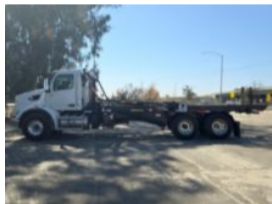

Custom Truck One Source

Fontana, CA

Phone: (909) 356-6899

<https://www.customtruck.com/locations>

2025 Peterbilt 567 6x4 Spartan SRO60SC Roll-Off Truck

\$ 279,538

Stock SD720200 VIN 1NPCLP0X3SD720200

Truck Specifications		Unit Specifications	
Year	2025	Attachment Year	2024
Make	Peterbilt	Attachment Make	Spartan
Model	567	Attachment Model	SRO60SC
Cab Type	REGULAR CAB		
CA or CT	192		
Chassis Class	CLASS 8 CHASSIS		
Engine Make	PACCAR		
Engine Model	MX-13 D		
Engine HP	510		
Transmission	Automatic		
Transmission Speed	6		
FA Capacity	20000		
RA Capacity	46000		
Wheelbase	260		
Brakes	AIR		
Rear Suspension	HMXEX460		
Engine Size	13		
Engine Fuel Type	Diesel		
Axle Config	6x4		
GVWR	33001+		
Frame	10750350375I		
PTO Options	YES		