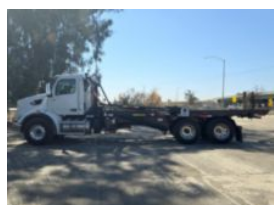

Custom Truck One Source

Fontana, CA

Phone: (909) 356-6899

<https://www.customtruck.com/locations>

2025 Peterbilt 567 6x4 Spartan SRO60SC Roll-Off Truck

\$ 275,175

Stock SD720192 VIN 1NPCLP0X8SD720192

Truck Specifications		Unit Specifications	
CARB Registered	Yes	Attachment Year	2023
Year	2025	Attachment Make	Spartan
Make	Peterbilt	Attachment Model	SRO60SC
Model	567	Rolloff Capacity (lb)	60,000
Cab Type	REGULAR CAB	Roll Off Maximum Container Length (ft)	24
CA or CT	192	Roll Off Minimum Container Length (ft)	16
Chassis Class	CLASS 8 CHASSIS		
Engine Make	PACCAR		
Engine Model	MX-13 D		
Engine HP	510		
Transmission	Automatic		
Transmission Speed	6		
FA Capacity	20,000		
RA Capacity	46,000		
Wheelbase	260		
Brakes	AIR		
Rear Suspension	HMXEX460		
Engine Size	13		
Engine Fuel Type	Diesel		
Axle Config	6x4		
GVWR (lb)	33001+		
Frame	10750350375I		
PTO Options	YES		