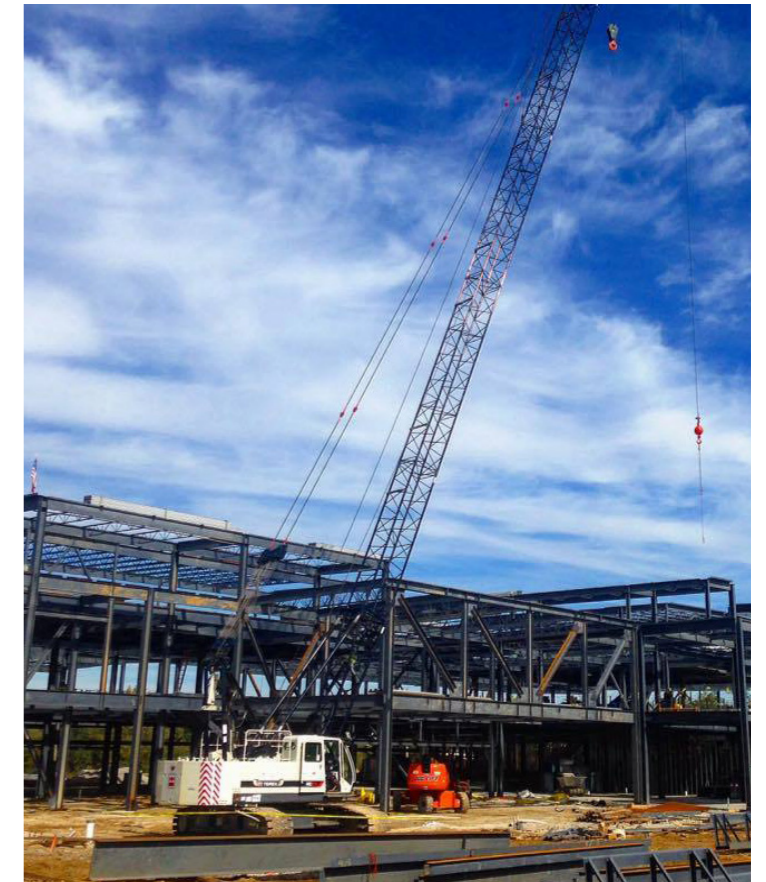

# TEREX HC-110 110-TON CRAWLER CRANE

LATTICE BOOM WITH REACH UP TO 230'

\*Custom Truck One Source reserves the right to change the specification of any unit at any time without prior notice. This brochure is only a statement of general specifications on the date of this publication.

# TEREX HC-110 110-TON CRAWLER CRANE

LATTICE BOOM WITH REACH UP TO 230'

## EQUIPMENT SPECS

110 TONS MAX. LIFT CAPACITY  
230' MAX. MAIN BOOM LENGTH  
200+70' MAX LIFT CRANE BOOM / JIB LENGTH  
POWER UP/DOWN & FREEFALL  
ON MAIN & AUXILIARY DRUMS  
40,640 LBS. MAX. SINGLE LINE-PULL,  
565 FPM MAX. LINE SPEED  
PREMIUM OPERATOR COMFORT IN QUIET  
OPERATOR'S CAB W/ EXCELLENT VISIBILITY  
SHOCKLESS STOP SYSTEM  
2-SPEED TRAVEL FOR OPTIMAL SPEED SELECTION  
AND POWER CONTROL, ON ANY JOBSITE  
BEST-IN-CLASS TRANSPORTABILITY:  
11' WIDTH, 11'3" HEIGHT  
99,400 LBS. TRANSPORT WEIGHT  
4-PIECE, EASY-TO-REMOVE HYDRAULIC  
COUNTERWEIGHT SYSTEM  
POWERFUL, HIGH-SPEED HOIST TECHNOLOGY  
HEAVY-DUTY STEEL CARBODY,  
DEEP BOX CONSTRUCTION