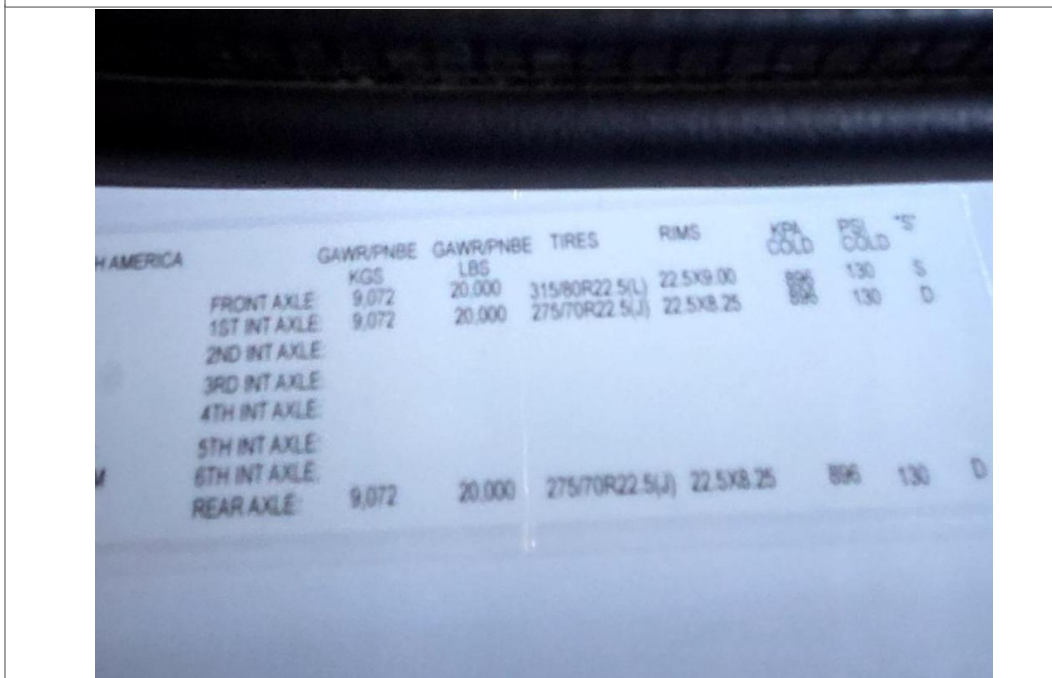

Axle Information

Disclaimer

Aspen is committed to providing helpful inspection reports to you. Aspen does not provide a warranty as to the information in the report. Furthermore, because Aspen does not at any time possess the property inspected, Aspen does warrant that the property inspected has not changed in a manner that would materially affect the inspection report.