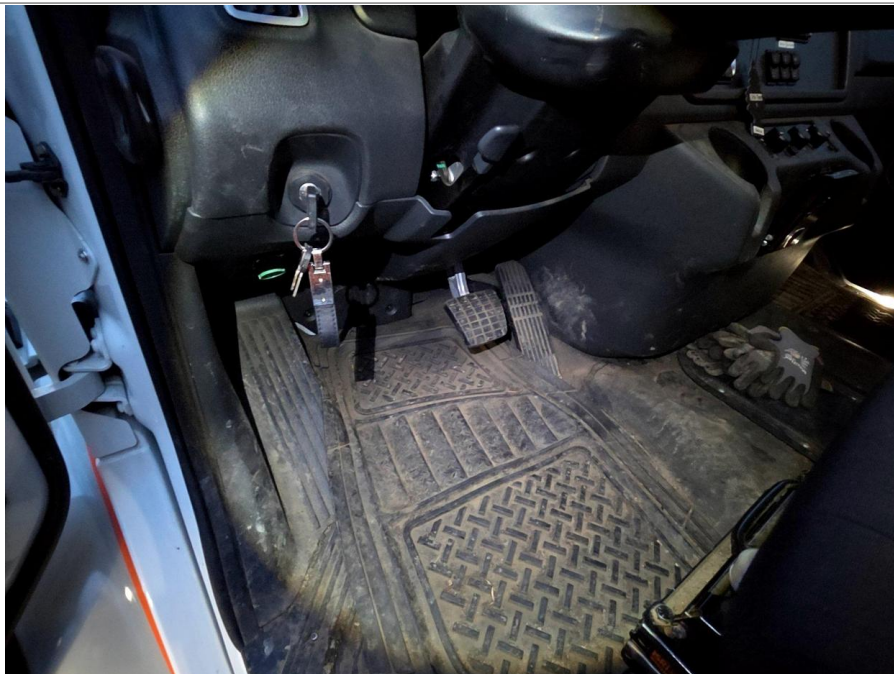

Driver's Seat

Pedals

Disclaimer

Aspen is committed to providing helpful inspection reports to you. Aspen does not provide a warranty as to the information in the report. Furthermore, because Aspen does not at any time possess the property inspected, Aspen does warrant that the property inspected has not changed in a manner that would materially affect the inspection report.