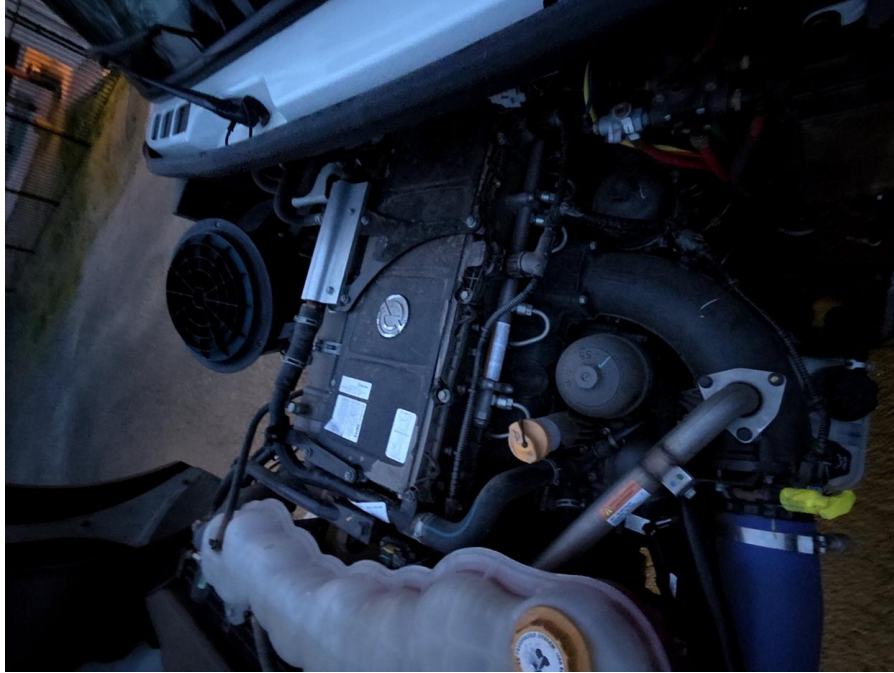

Engine Compartment