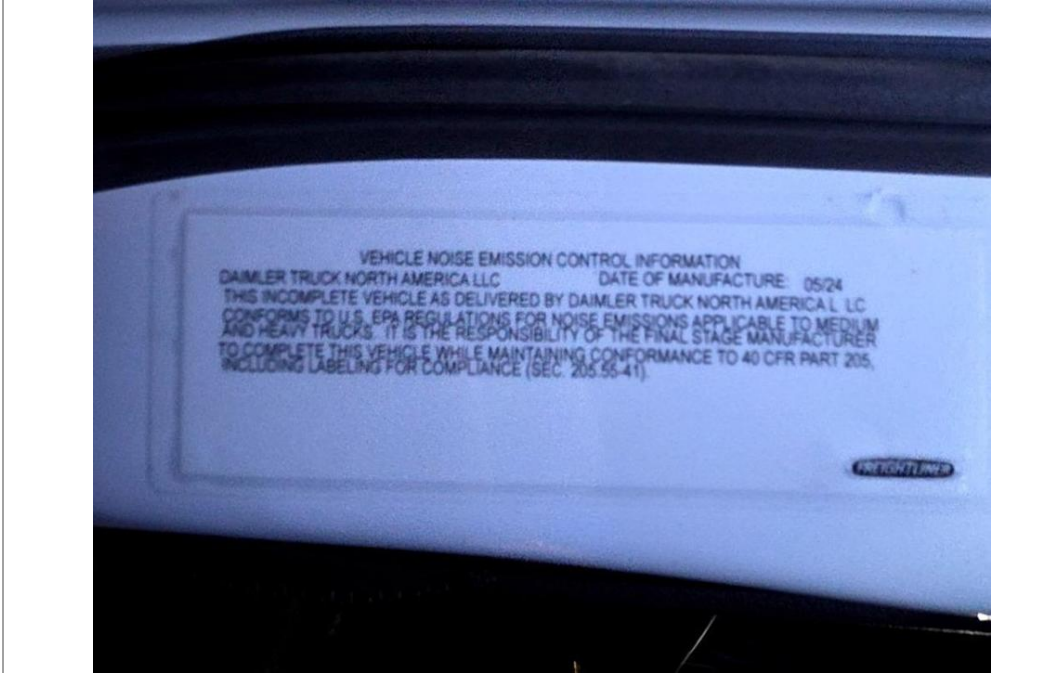

Unit Information

Disclaimer

Aspen is committed to providing helpful inspection reports to you. Aspen does not provide a warranty as to the information in the report. Furthermore, because Aspen does not at any time possess the property inspected, Aspen does warrant that the property inspected has not changed in a manner that would materially affect the inspection report.