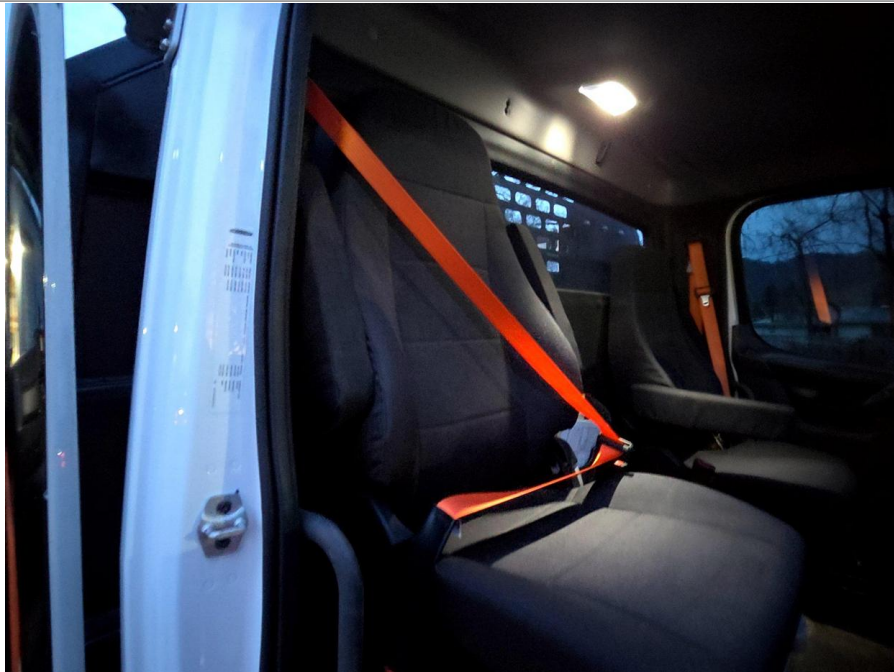

Passenger's Seat

Disclaimer

Aspen is committed to providing helpful inspection reports to you. Aspen does not provide a warranty as to the information in the report. Furthermore, because Aspen does not at any time possess the property inspected, Aspen does warrant that the property inspected has not changed in a manner that would materially affect the inspection report.