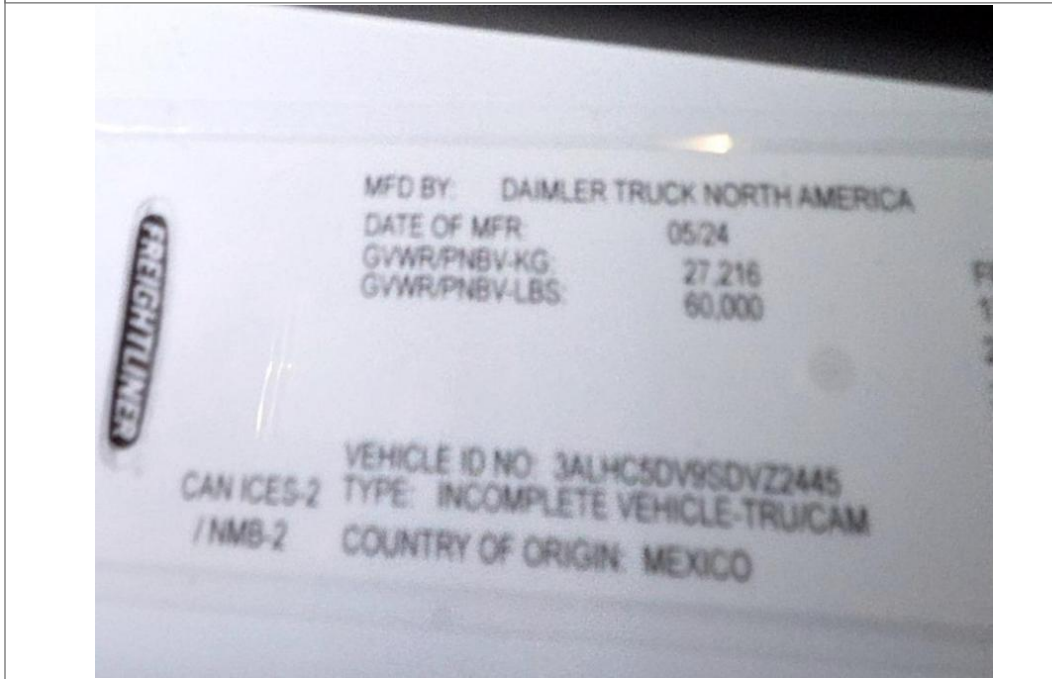

VIN: 3ALHC5DV9SDVZ2445 / GVWR: 60,000 lbs

Axle Information

Disclaimer

Aspen is committed to providing helpful inspection reports to you. Aspen does not provide a warranty as to the information in the report. Furthermore, because Aspen does not at any time possess the property inspected, Aspen does warrant that the property inspected has not changed in a manner that would materially affect the inspection report.