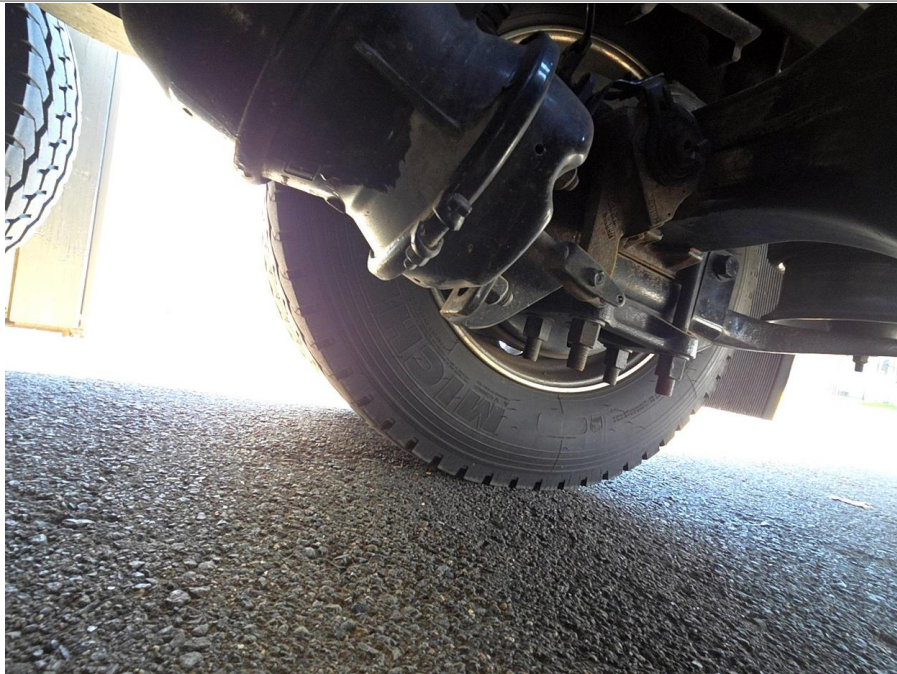

Undercarriage

Brake

Disclaimer

Aspen is committed to providing helpful inspection reports to you. Aspen does not provide a warranty as to the information in the report. Furthermore, because Aspen does not at any time possess the property inspected, Aspen does warrant that the property inspected has not changed in a manner that would materially affect the inspection report.