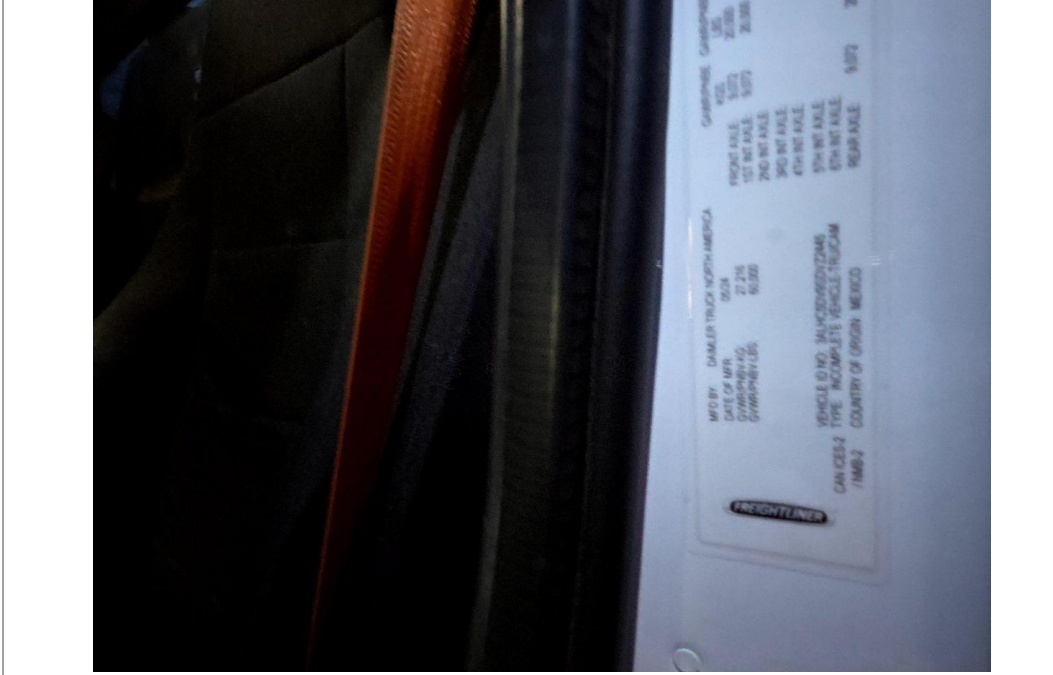

Unit Information