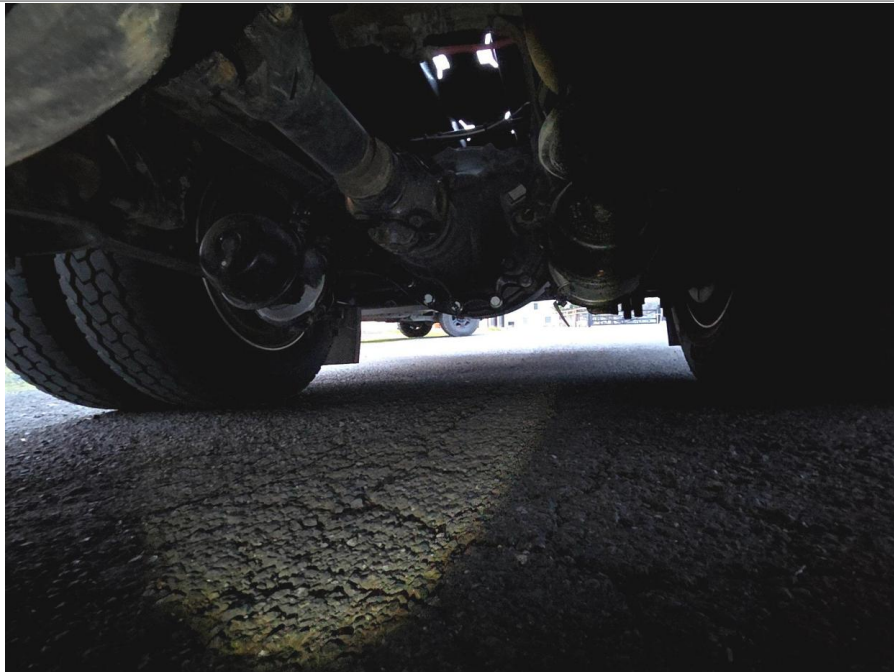

Brake / Axle

Undercarriage

Disclaimer

Aspen is committed to providing helpful inspection reports to you. Aspen does not provide a warranty as to the information in the report. Furthermore, because Aspen does not at any time possess the property inspected, Aspen does warrant that the property inspected has not changed in a manner that would materially affect the inspection report.