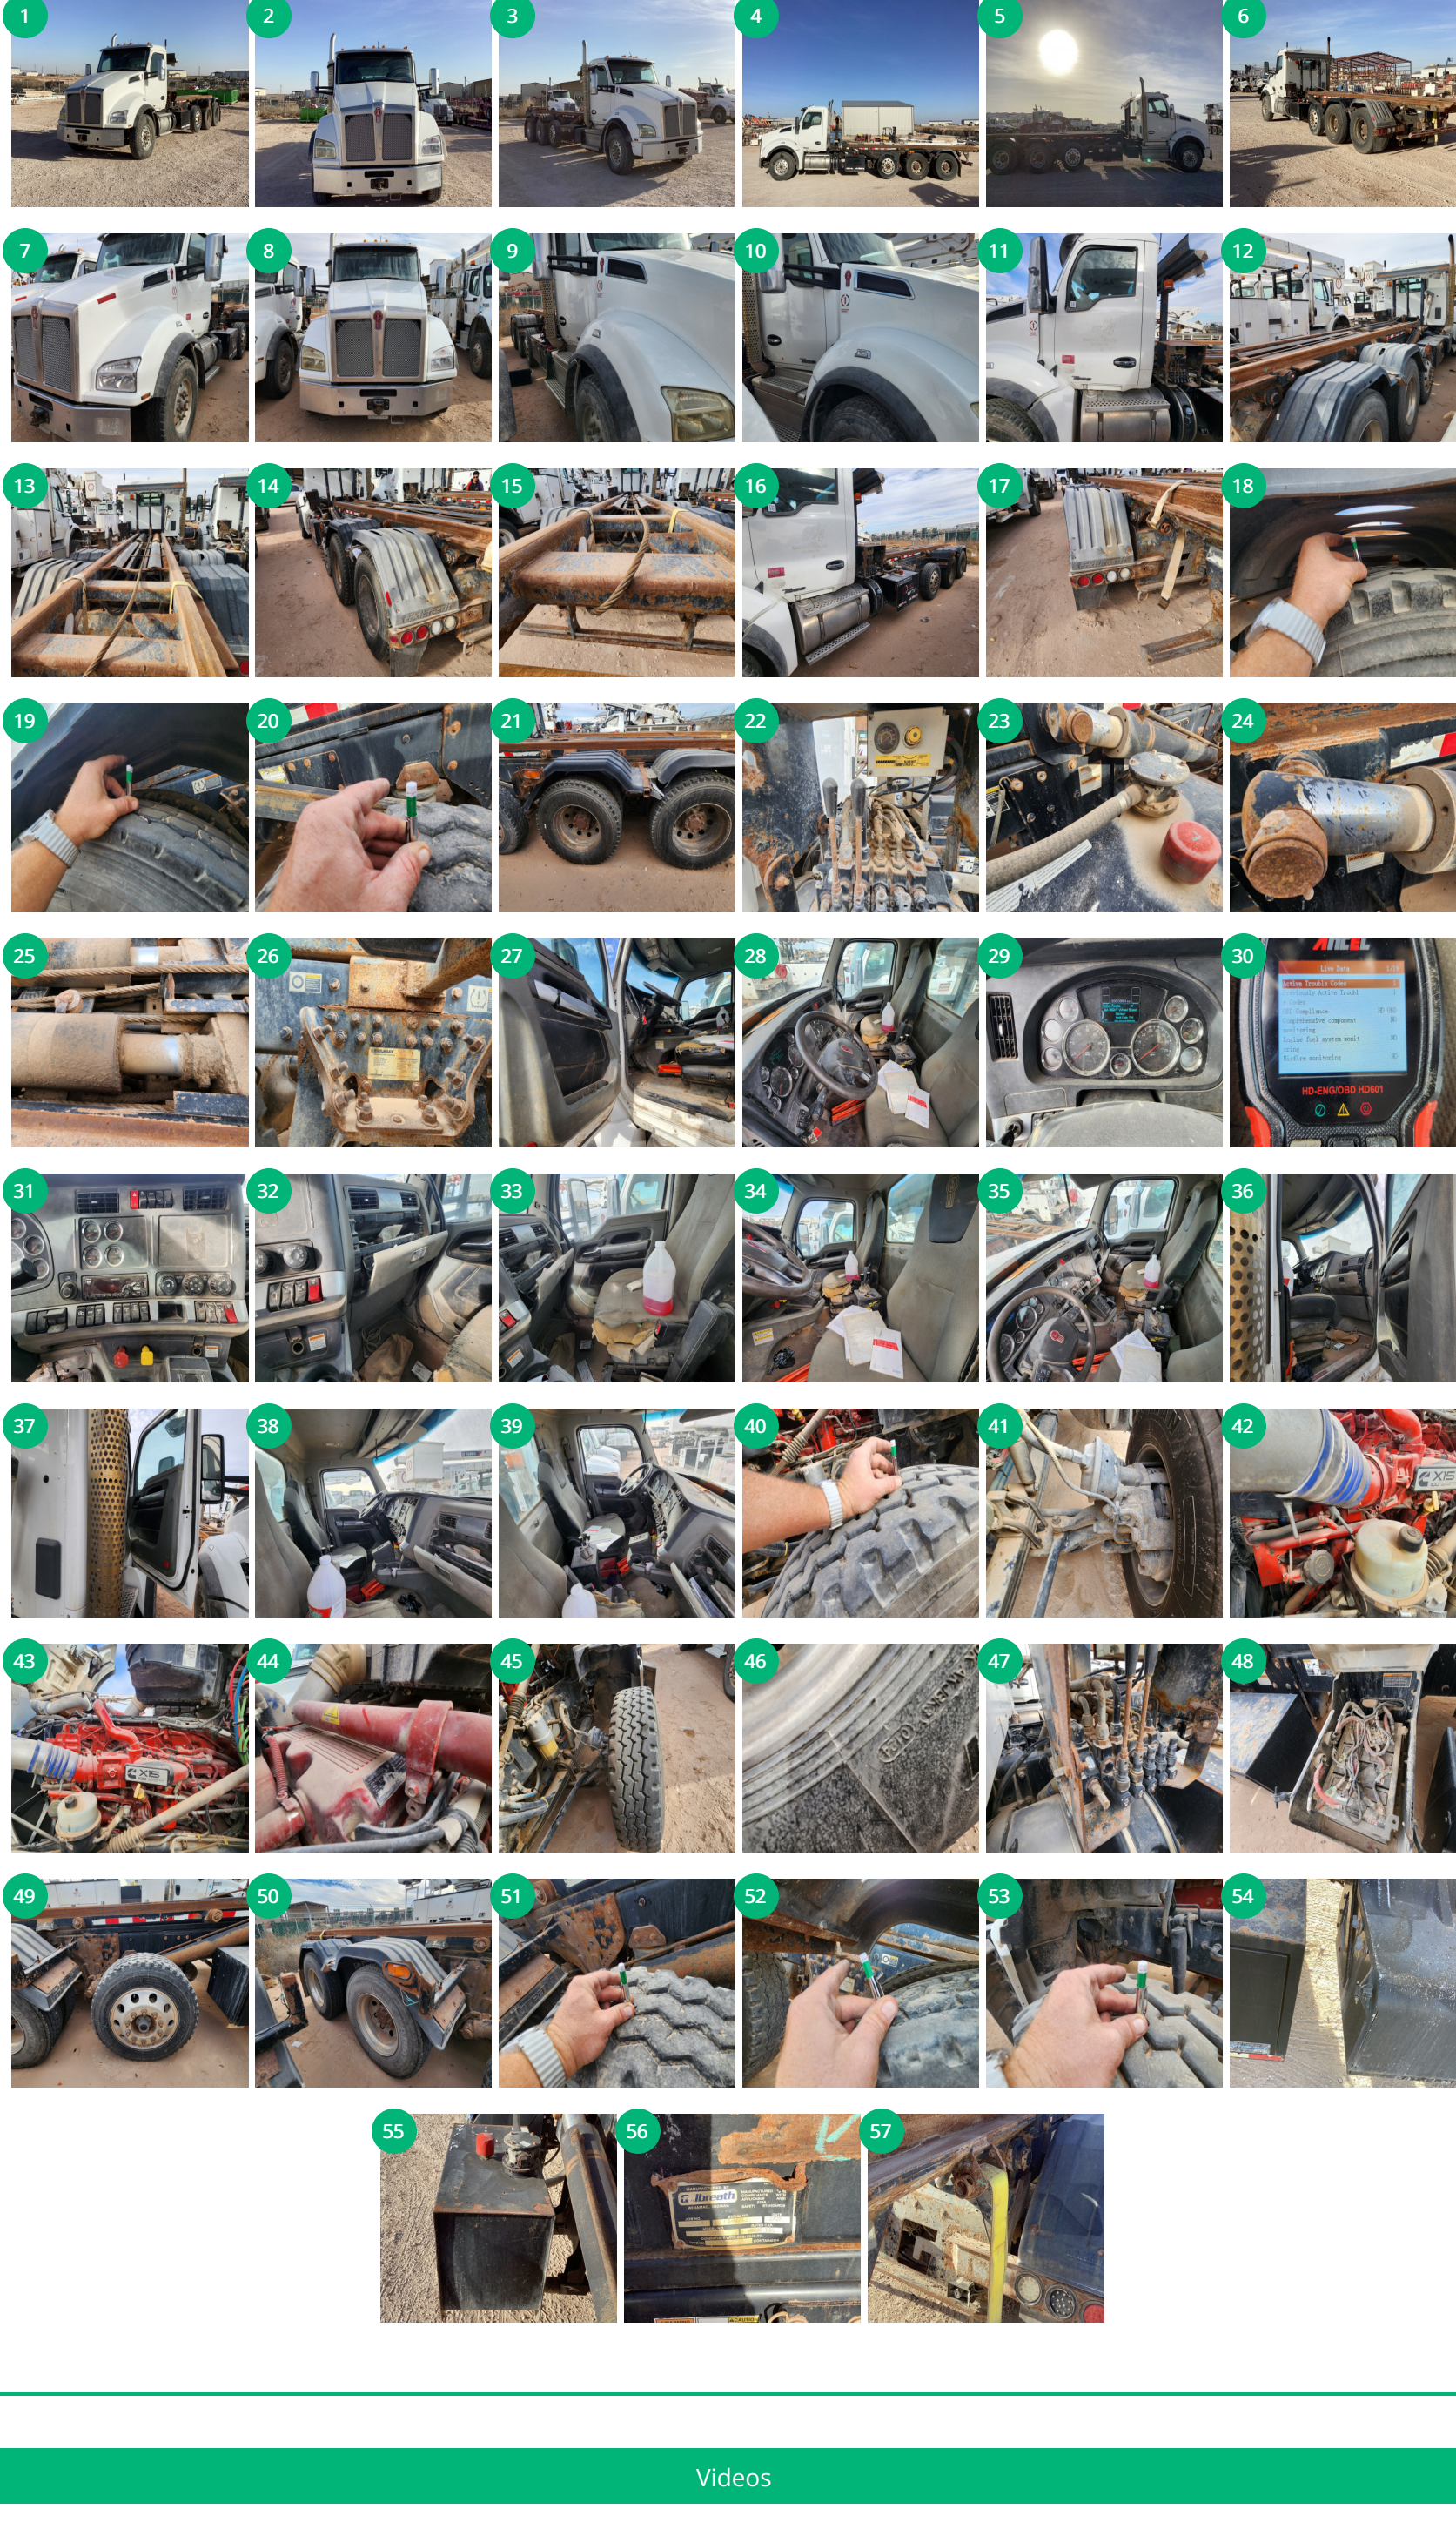

Custom Truck (Rod Dickason)
(260) 438-4838

2021 KENWORTH T800 | 1NKZL40X1M1J431402

Specifications

OD Miles	388,088	ECM Miles	387,856
Engine Hours	18,466	Engine Make	Cummins
Engine Model	X15	Engine Serial	80233321
Engine HP	450	Fuel Type	Diesel
Fuel Tanks	1 Alum	Fuel Capacity	90
Exhaust	Single	Breathers	Single
Trans Make	Allison	Trans Type	Auto
Trans Model	allison 4500	Trans Speed	6
Over Drive	Yes	Cruise Control	Yes
Wet Line	No	Power Steering	Yes
Axle Type	Tri	Axle F Capacity	20,000
Axle R Capacity	23,000	GVWR	66,000
Frame Type	Steel	Suspension	Walking Beam
Wheelbase	270	Brake Type	Air
5th Wheel	Stationary	Engine Brake	Yes
Air Cond	Yes	Interior Color	Grey
Exterior Color	white	Heated Mirrors	No
Fairings	None	Visor	Yes
Power Mirrors	No	High Back Seats	Dual
Passenger Seat	Air Ride	APU	No
Bumper	Chrome	Collision Avoidance	No

Tires, Wheels & Brakes - Front Axle

Left	Right
Tires/Wheels Fair 315/80R22.5 Virgin 18/32 Aluminum	Tires/Wheels Fair 315/80R22.5 Virgin 15/32 Aluminum
Brakes 20/32	Brakes 20/32

Tires, Wheels & Brakes - Rear Axles